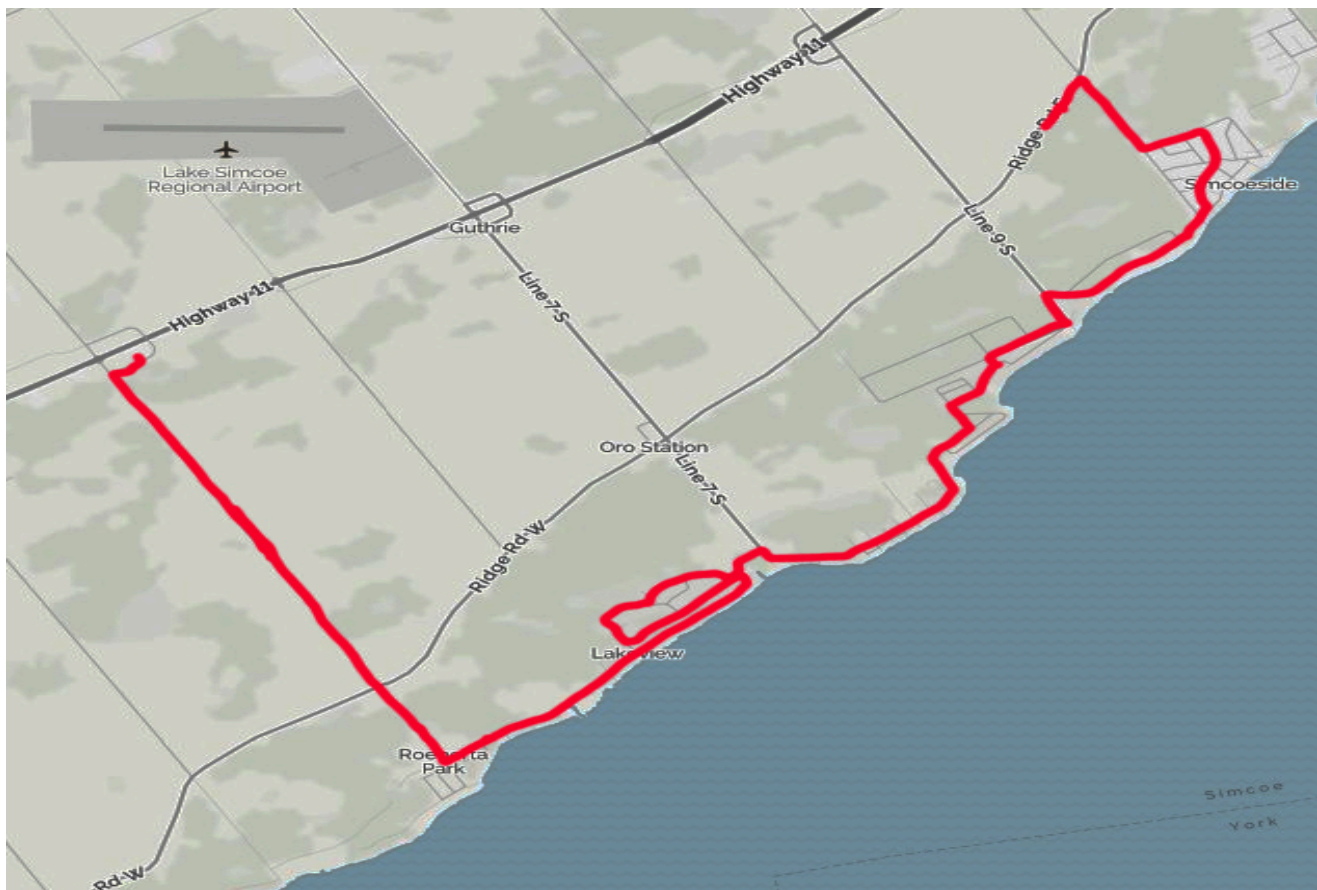

ROAD RALLY ROUTE 2017

All entrants will register at #865 Ridge Road East, the home of Linda and Pat Luck. Registration begins at **9:30a.m.** and we will depart at **10:30a.m.** The rally will proceed east on ridge road or the rail trail to the 10th Line, turn right on the 10th and travel south, turning left at Kennedy Ave. At Campbell Ave. turn right and proceed to Lakeshore road east. Turn left at Line 9 and return to Lakeshore until Line 7. At Line 7, turn right for 200m and left to return to Lakeshore. Turn right onto Shelswell and then right onto Howard, Following Howard until it meets Elvyn, turn right. Following Elvyn until it meets Shelswell again, turn left. Follow Shelswell back to Lakeshore turning right. Remain on Lakeshore to Line 5. Turn right on Line 5 to the Northway Truck Stop parking lot. **Lunch** will be served here at approximately **1:00 p.m.**

*There will be 2 OPP officers with cars to assist our Rally.

*Many Thanks to Luck's Towing, any disabled vehicles will be returned to the departure area free of charge.